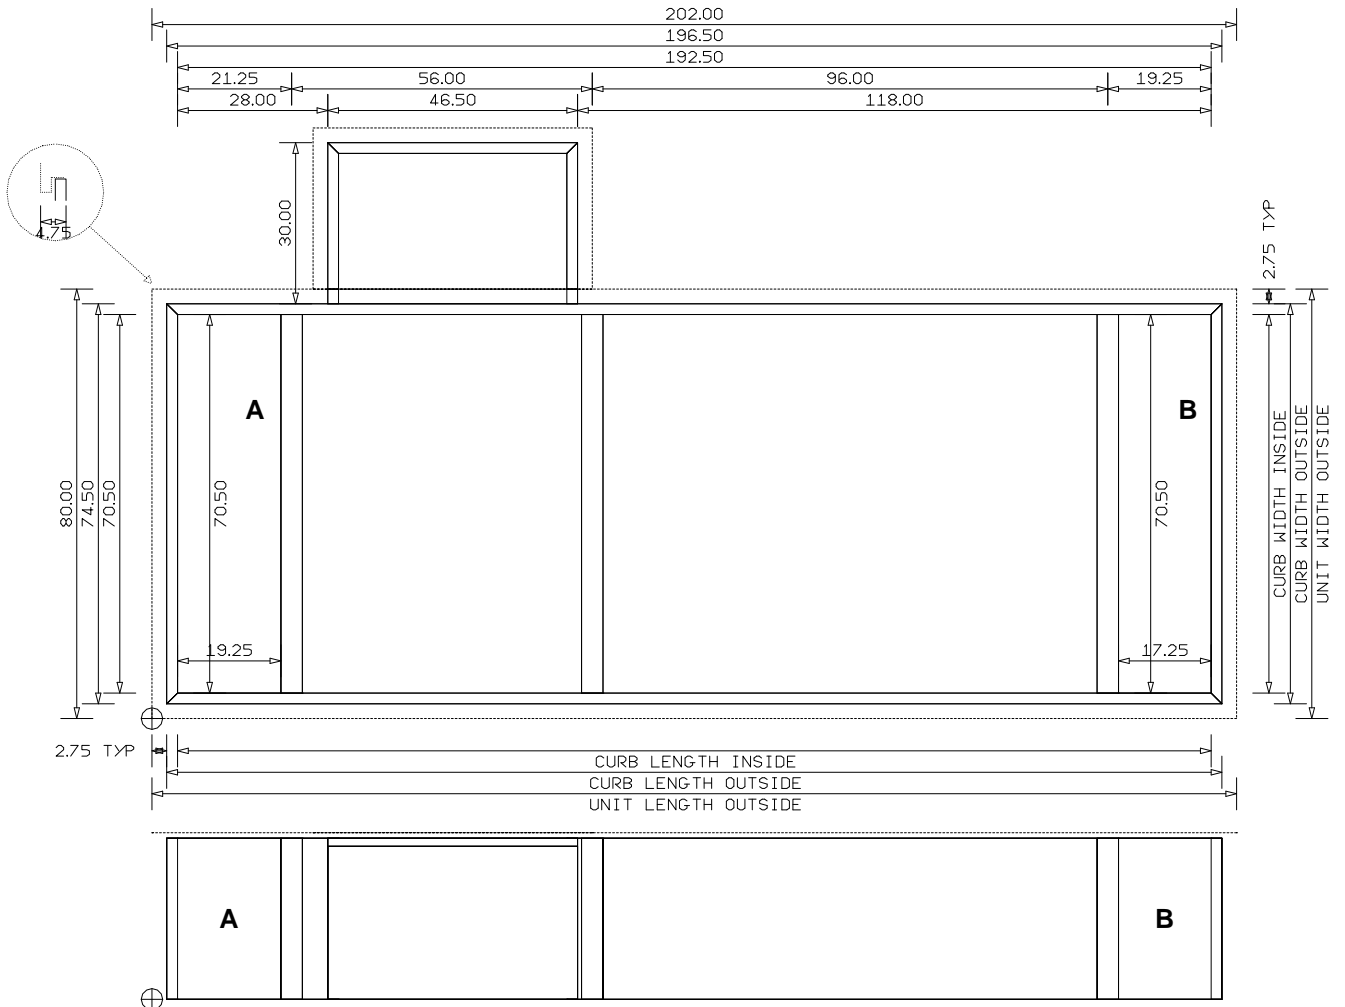

	Opening	X	Y	Z	W(Width)	H(Height)
A	Duct	4.75	4.75	30.00	70.50	19.25
B	Duct	180.00	4.75	30.00	70.50	17.25

Dimensions measured from ⊕

NOTE: Curb Ready Base 6.00ins deep, Lifting Lugs extend 4ins on each side of the unit.  
 NOTE: Opening dimensions shown are for unit only, refer to curb drawing for duct opening dimensions.  
 NOTE: Field fitting of hoods are required.  
 VIEW: General Arrangement No Ends  
 DRAWN: October-03-2012 (09:11)  
 JOB NAME: GSK Warehouse  
 UNIT TAGGING: AHU-1  
 MODEL: OAH017GDGC